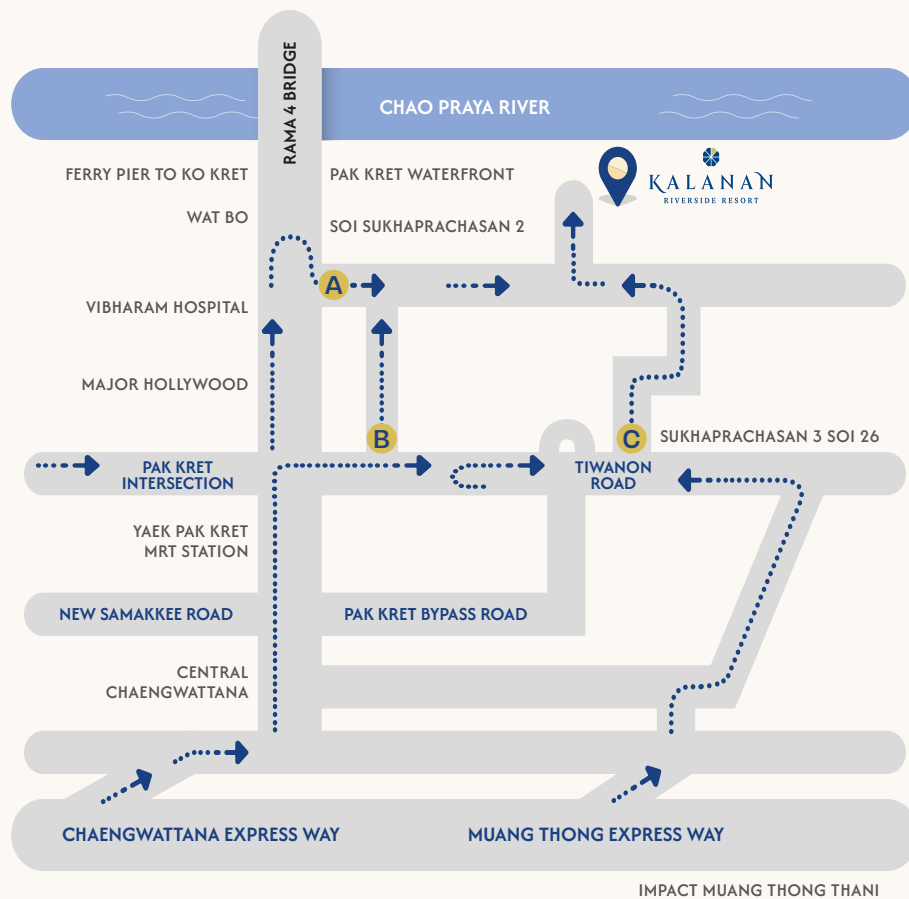

OUTING

Plan an unforgettable outing at Kalanan Riverside Resort, where the beauty of the Chao Phraya River, lush greenery, and charming architecture await. The resort offers adventurous, cultural experiences or a refreshing escape just outside Bangkok.

Our dedicated team ensures a memorable experience with delicious cuisine, entertainment, and activities that everyone will enjoy.

LOCATION MAP

- Directions :
- A** Access for motorcycles and cars
 - B** Access for motorcycles and cars
 - C** Access for motorcycles, cars, and bus